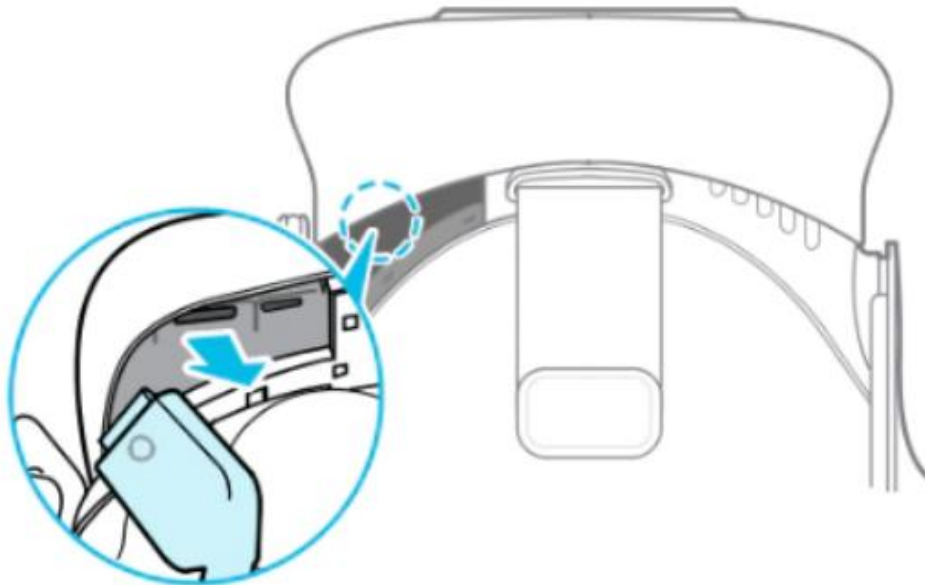

The VIVE Pro / VIVE Pro Eye / VIVE Pro 2 Serial Number is located beneath the headset cable as seen in the below photos:

1. Carefully pry open and remove the compartment cover:

2. Disconnect the headset cable: