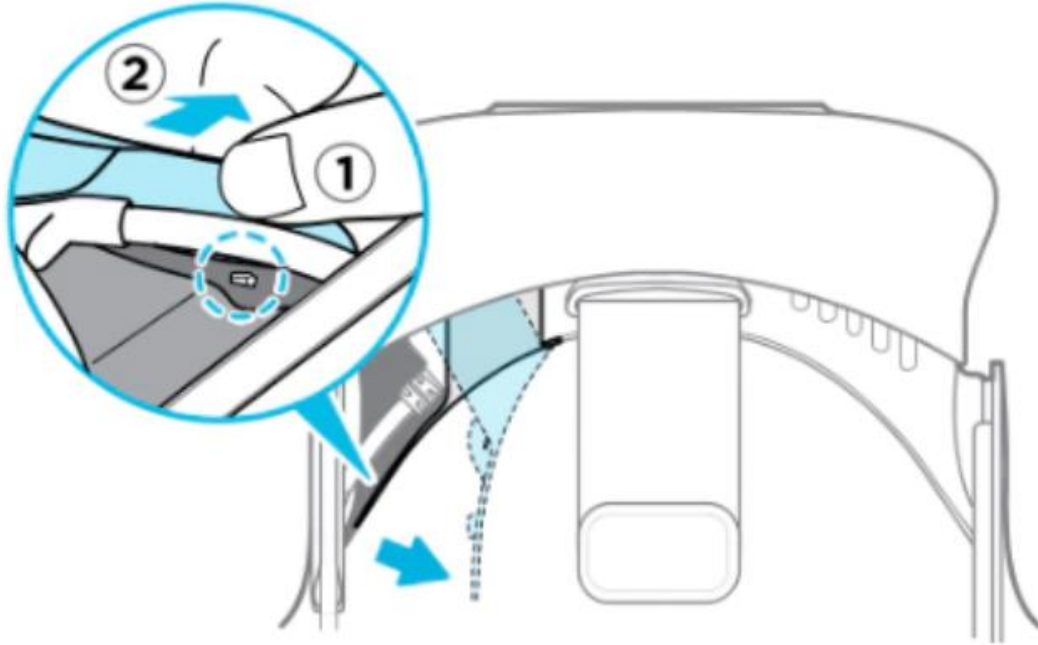

The VIVE Pro / VIVE Pro Eye / VIVE Pro 2 Serial Number is located beneath the headset cable as seen in the below photos:

1. Carefully pry open and remove the compartment cover:

2. Disconnect the headset cable: